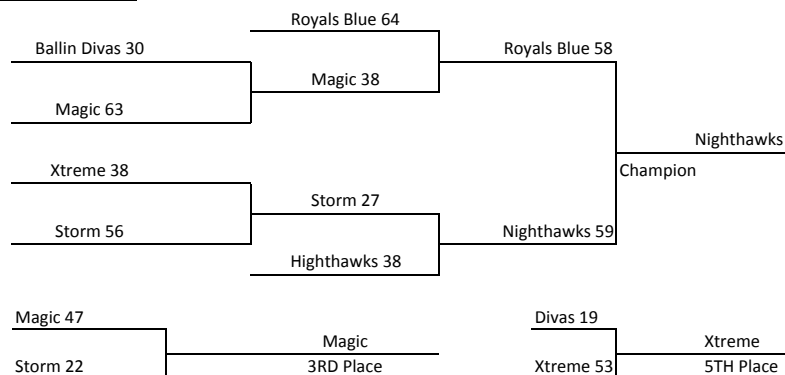

2009 Early Bird West Qualifier-Girls

14U Girls

	Day	Time	Teams	Court	Winner	Score
Pool A	Saturday	10:45am	Ballin Divas vs Union County Xtreme	Surry CC	Xtreme	52-34
	Saturday	1:30pm	Union County Xtreme vs Lady Royals Blue	Surry CC	Royals	56-37
	Saturday	4:15pm	Lady Royals Blue vs Ballin Divas	Surry CC	Royals	70-23
Pool B	Saturday	12:15pm	Lady Nighthawks vs Surry Storm	Surry CC	Nighthawks	43-37
	Saturday	3:00pm	Surry Storm vs Lake Norman Magic	Surry CC	Magic	42-36
	Saturday	5:45pm	Lake Norman Magic vs Lady Nighthawks	Surry CC	Nighthawks	46-25

15/16 Girls

	Day	Time	Teams	Court	Winner	Score
	Saturday	10:45am	Lady Royals White vs Surry Storm	Surry Cent. HS	Storm	72-19
	Saturday	12:15pm	Lady Royals Blue(15) vs Union County Xtreme	Surry Cent. HS	Royals Blue	52-49
	Saturday	1:30pm	Surry Storm vs Carolina Cyclones	Surry Cent. HS	Storm	60-52
	Saturday	3:00pm	Lady Royals White vs Lady Royals Blue (15)	Surry Cent. HS	Royals Blue	61-33
	Saturday	5:45pm	Surry Storm vs Lady Royals Blue(15)	Surry Cent. HS	Royals Blue	54-46
	Saturday	4:15pm	Carolina Cyclones vs Union County Xtreme	Surry Cent. HS	Xtreme	80-60
	Sunday	9:45am	Lady Royals Blue(15) vs Carolina Cyclones	Surry CC	Royals Blue	61-18
	Saturday	7:00pm	Union County Xtreme vs Lady Royals White	Surry Cent. HS	Xtreme	53-26
	Sunday	12:30pm	Carolina Cyclones vs Lady Royals White	Surry CC	Cyclones	63-55
	Sunday	9:45am	Union County Xtreme vs Surry Storm	Surry Cent. HS	Storm	47-44

15 Girls		16 Girls	
Surry Storm	1st	Lady Royals Blue	1st
Lady Royals White	2nd	Union County Xtreme	2nd
	3rd	Carolina Cyclones	3rd